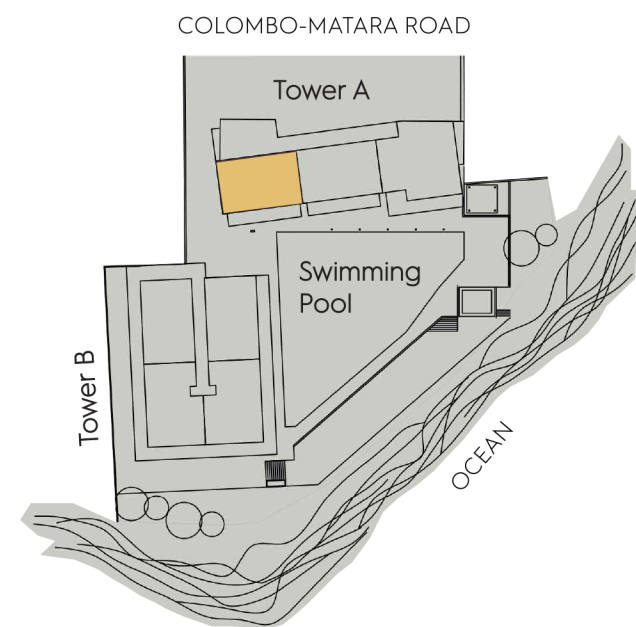

SERENIA
RESIDENCES
TALPE GALLE

**2 BEDROOM
RESIDENCE SUITE**

**UNIT TYPE : A
LEVEL : 2 - 7
TOWER : A**

SELLABLE AREA	SQFT	SQM
Suite area	1,124	105
Terrace area	245	23
Total area	1,369	127

1. All materials dimension and drawings are approximate. 2. Information is subject to change without notice. 3. Actual suite area may vary from the stated area. 4. Drawings not to scale. 5. The developer reserves the right to make revisions/ alterations without any liability whatsoever. 6. Residential apartments are sold as unfurnished apartments, without furniture, furnishings, white goods and provisions, etc. 7. For information on your unit floor area, please refer to your sales and purchase agreement.