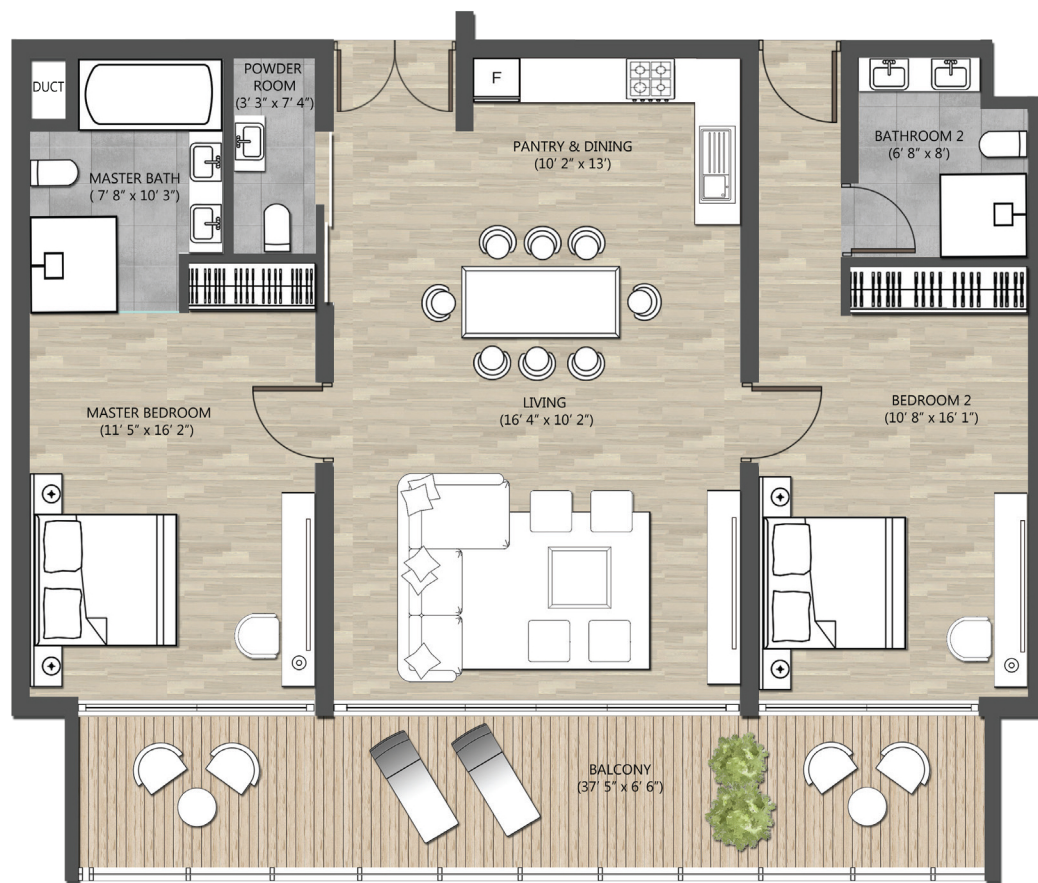

SERENIA
RESIDENCES
TALPE GALLE

**2 BEDROOM
RESIDENCE SUITE**

**UNIT TYPE : A
LEVEL : 2 - 7
TOWER : A**

SELLABLE AREA	SQFT	SQM
Suite area	1,124	105
Terrace area	245	23
Total area	1,369	127

1. All materials dimension and drawings are approximate. 2. Information is subject to change without notice. 3. Actual suite area may vary from the stated area. 4. Drawings not to scale. 5. The developer reserves the right to make revisions/ alterations without any liability whatsoever. 6. Residential apartments are sold as unfurnished apartments, without furniture, furnishings, white goods and provisions, etc. 7. For information on your unit floor area, please refer to your sales and purchase agreement.