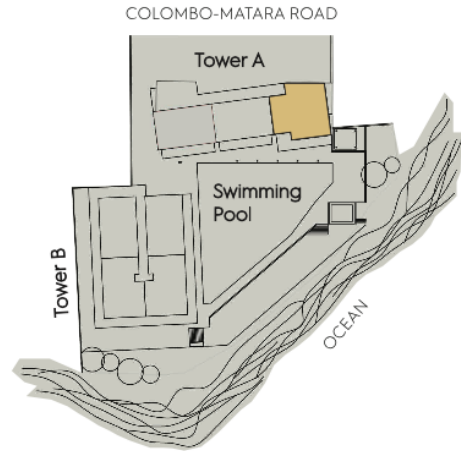

**SERENIA**  
RESIDENCES  
TALPE GALLE

**3 BEDROOM  
SKY VILLA**

UNIT TYPE : A  
LEVEL : 2 - 7  
TOWER : A

SELLABLE AREA	SQFT	SQM
Sky villa area	1,433	133
Terrace area	394	37
Total area	1,827	170

1. All materials dimension and drawings are approximate. 2. Information is subject to change without notice. 3. Actual suite area may vary from the stated area. 4. Drawings not to scale. 5. The developer reserves the right to make revisions/ alterations without any liability whatsoever. 6. Residential apartments are sold as unfurnished apartments, without furniture, furnishings, white goods and provisions, etc. 7. For information on your unit floor area, please refer to your sales and purchase agreement.